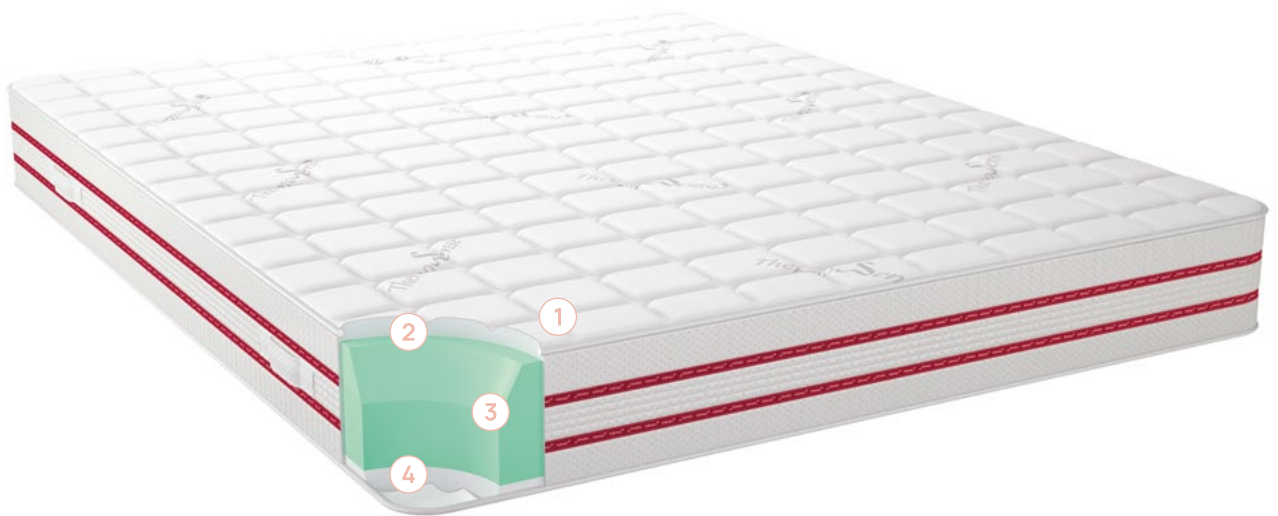

Product passport

BODYREST

MADE IN ITALY

For those who know that a soft mattress can also be comfortable and stable.

- 2 **2 cm soft foam** in the textile padding
- 3 Core of 17 cm highly elastic foam
- 4 **2 cm soft foam** in the textile padding

25
YEARS
WARRANTY

21cm
HEIGHT

NO SPRINGS

THERMOSENSE
TEXTILE

VACUUM
ROLL

EASY
TRANSPORT